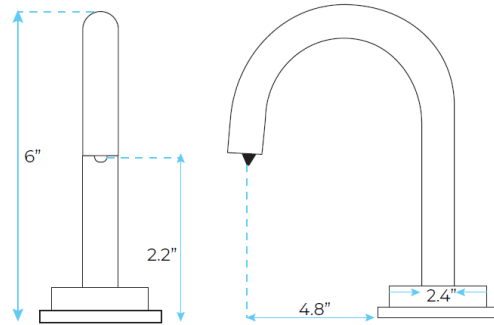

LYON BRUSHED NICKEL AUTOMATIC SOAP DISPENSER SPECS