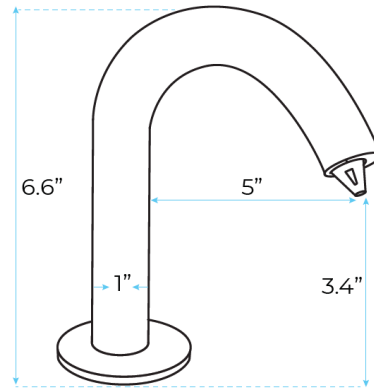

DIJON HAND FREE DECK MOUNT SOAP DISPENSER IN SATIN BRASS FINISH SPECS

SPECS :

- Product Type: Commercial
- Main Construction Material: Brass
- Mount Type: Deck
- Handle Type: Infra-Red
- Power Rating: 3 Amp Fuse, AC: 230V DC: 1.5V
- Batteries Required: 4 AA Batteries (not supplied)
- Number of Tap Holes: 1
- Valve/Cartridge Type: Solenoid Valve
- Plumbing System Requirements: Suitable for all plumbing systems
- Sensing Range: 2.4-3.9 in (6-10 cm)
- Activation Time: 0.5 - 1 secs
- Viscosity of Liquid Soap: 100-3500cp (mpA .s)
- Isolation Included: NO